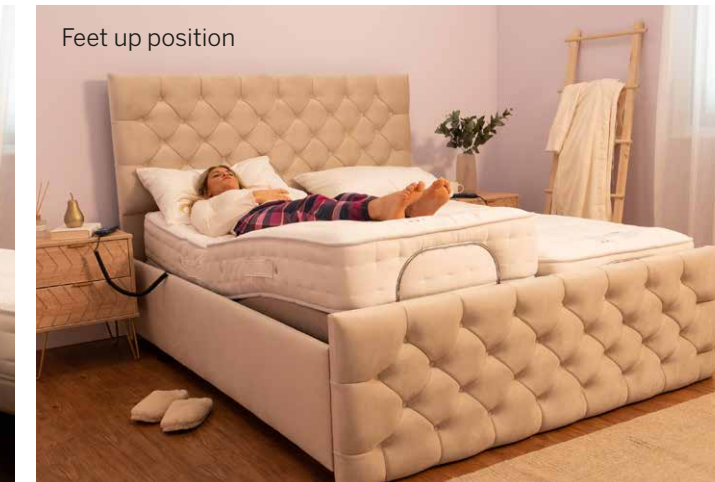

Featuring a sophisticated pleat-button headboard and footboard, this is more than just a bed—it's a statement of refinement. Utilising EASY REACH® technology, you can enjoy effortless adjustability, without ever drifting from a comfortable reaching distance of your bedside table. All at the touch of a button.

- Double 4'0"W x 6'6"L (52.5" x 84.25" incl. headboard)
- Double 4'6"W x 6'6"L (58.5" x 84.25" incl. headboard)
- Double 5'0"W x 6'6"L (64.5" x 84.25" incl. headboard)

- Dual 5'0" Queen Bed (2 x 2'6") x 6'6"L (65.5" x 84.25" incl. headboard)

The result is a deep penetrating therapy, providing a multitude of benefits with no harmful side effects.

Zero gravity, shallow contour

Head up position

Feet up position

Headboard

Floor standing headboard

- 50" high x 3" deep x width of the bed (up to 5ft wide)
- Cozy and solid

Mattress Options

Airflow Active Comfort®

The AirFlow Active Comfort® mattress is made with a castellated zonal memory foam surface promoting active airflow which aids surface cooling.

Core Comfort®

Combines premium materials to deliver a perfect balance of support, contouring comfort, and responsive bounce.