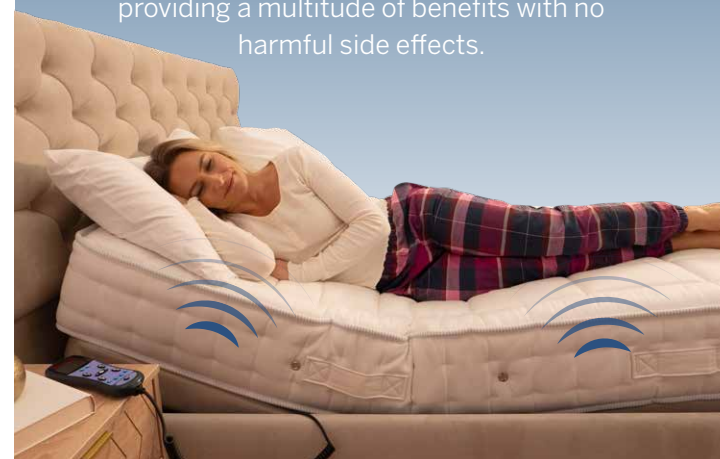

NHC Cyclo-Therapy®

Our medically proven NHC Cyclo-Therapy®, used within healthcare and backed by over 25 medical papers, delivers both pain-relieving and circulation stimulating therapy. The cycloid action consists of a multi-directional wave moving up and down, sideways and in a circular direction simultaneously.

The result is a deep penetrating therapy, providing a multitude of benefits with no harmful side effects.

Zero gravity, shallow contour