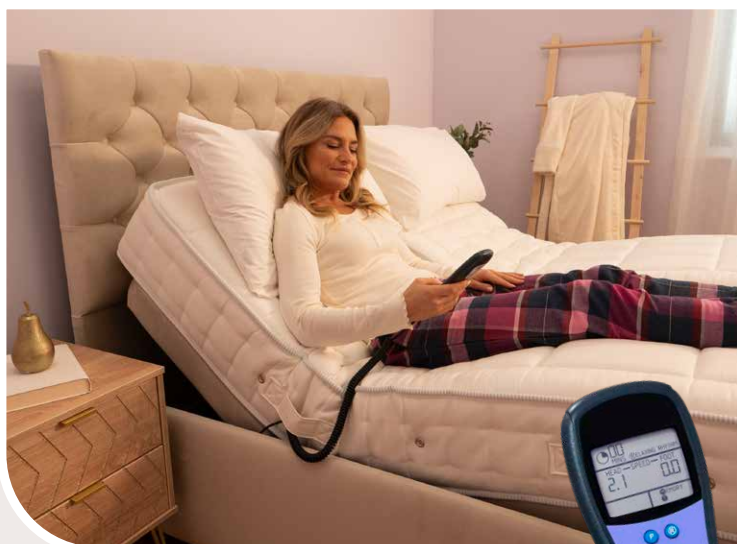

Experience
another level
of comfort

Premium Heritage Chatsworth
with NHC Cyclo-Therapy®

ADJUSTAMATIC
COMFORT YOU CONTROL

Premium Chatsworth

Experience the ultimate in sleep luxury with our new Premium Chatsworth Adjustable Bed. Designed for both style and comfort, this bed redefines modern elegance with its sleek, full-surround frame and choice of high-end fabrics tailored to suit your home.

Featuring a sophisticated pleat-button headboard and footboard, this is more than just a bed—it's a statement of refinement. Utilising EASY REACH® technology, you can enjoy effortless adjustability, without ever drifting from a comfortable reaching distance of your bedside table. All at the touch of a button.

Key product benefits

- Unique EASY REACH® technology
- Built-in NHC Cyclo-Therapy®
- Market leading 15 year guarantee*
- Optional under bed motion sensor floor lighting
- 28 stone lifting weight
- Battery control backup
- Wide range of bed accessibility options available
- Ergonomic hand controls with memory settings
- Unique bed frame design, developed by Adjustamatic's engineering team
- Full steel chassis frames manufactured in the UK
- Choose from 4 Adele fabric options as standard or ^upgrade to select from our Plush fabric range