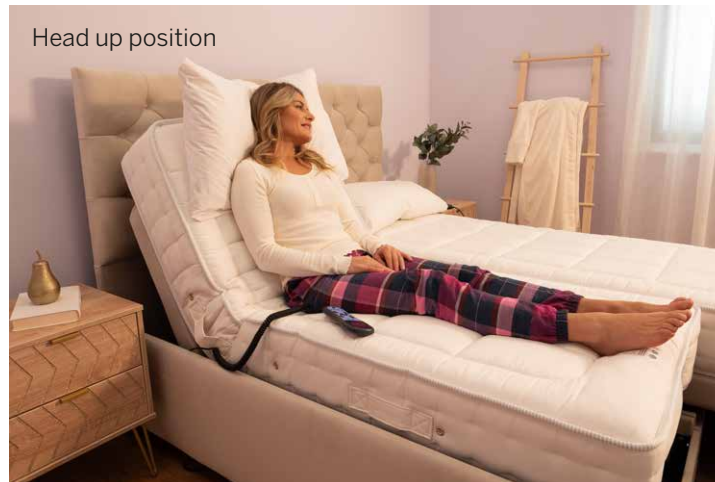

Featuring a sophisticated pleat-button headboard and footboard, this is more than just a bed—it's a statement of refinement. Utilising EASY REACH® technology, you can enjoy effortless adjustability, without ever drifting from a comfortable reaching distance of your bedside table. All at the touch of a button.

The result is a deep penetrating therapy, providing a multitude of benefits with no harmful side effects.

Zero gravity, shallow contour

Head up position

Feet up position

Headboard

Floor standing headboard

- 50" high x 3" deep x width of the bed (up to 5ft wide)
- Cozy and solid