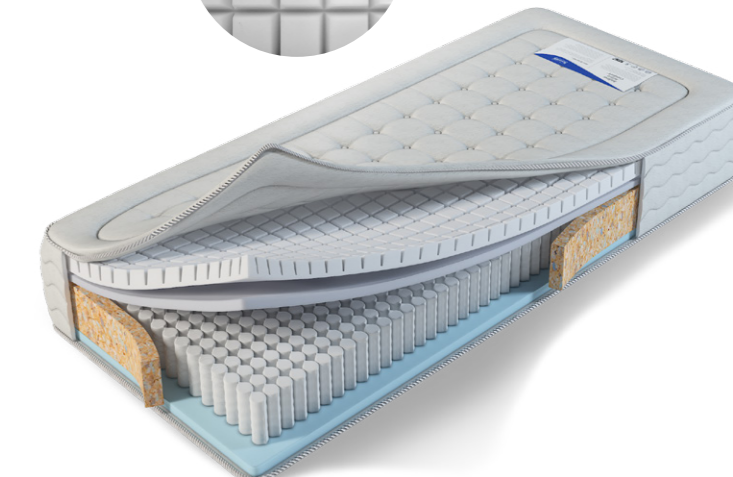

Single 2'6" width x 6'6" length
Single 3'0" width x 6'6" length
Single 3'6" width x 6'6" length

Double 4'0" width x 6'6" length
Double 4'6" width x 6'6" length
Double 5'0" width x 6'6" length

Dual 5'0" Queen Bed (2 x 2'6") x 6'6" length
Dual 6'0" King Bed (2 x 3'0") x 6'6" length
Dual 7'0" King Bed (2 x 3'6") x 6'6" length
Dual 9'0" King Bed (2 x 4'6") x 6'6" length
(Other lengths available)

Headboard Options

Floor standing headboard

- 50" high x 3" deep x width of the bed (up to 5ft wide)
- Cozy and solid

Strutted headboard

- 46" high x 2" deep x width of the bed (up to 5ft wide)
- Adjustable height

Mattress

Airflow

The AirFlow Active Comfort mattress is made with a castellated zonal memory foam surface promoting active airflow which aid surface cooling.

Zero gravity, shallow contour

Head up position