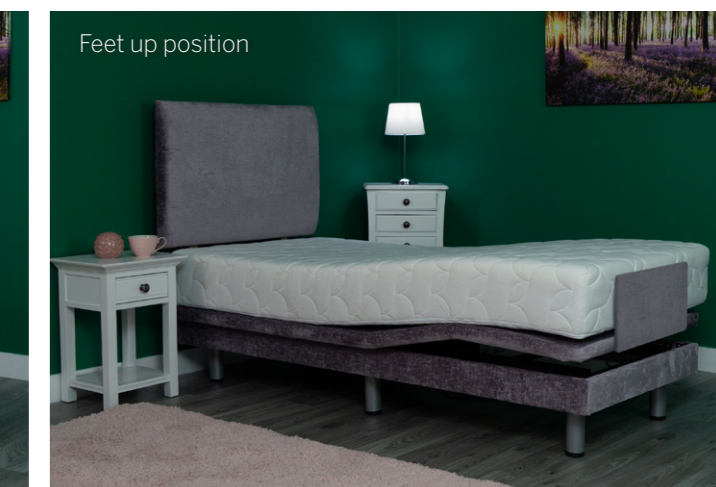

Feet up position

For a free no-obligation home demonstration, call free on 0800 689 6891 or visit adjustamatic.co.uk

*Images shown are for representation purposes only. The fabric shown is no longer available.