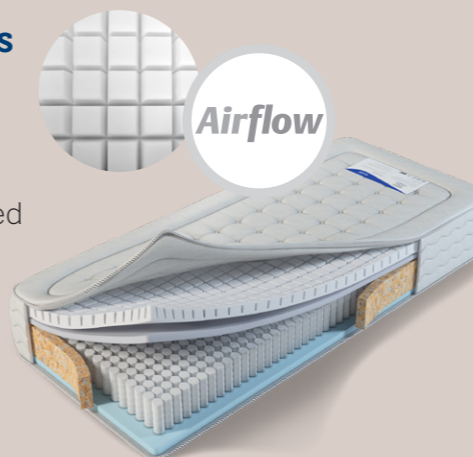

Wireless backlit controls

Adjustable leveling legs

Fabrics

Plush

Cream

Marine

Mole

Silver

Adele

Biscuit

Blush

Coal

Silver

Mattress Options

Airflow

The AirFlow Active Comfort mattress is made with a castellated zonal memory foam surface promoting active airflow which aid surface cooling.

Airflow

Standard Mattress

The Standard Mattress is made up of two layers of viscoelastic, temperature sensitive foam.

Sizes

Single 2'6" width x 6'6" length
Single 3'0" width x 6'6" length
Single 3'6" width x 6'6" length

Headboards

Adjustable strutted headboards 46" high x 2" deep x width of the bed (up to 5ft wide)

Buttoned

Pleat Button

Horizontal Line

Vertical Line

Scooped Corner

Plain